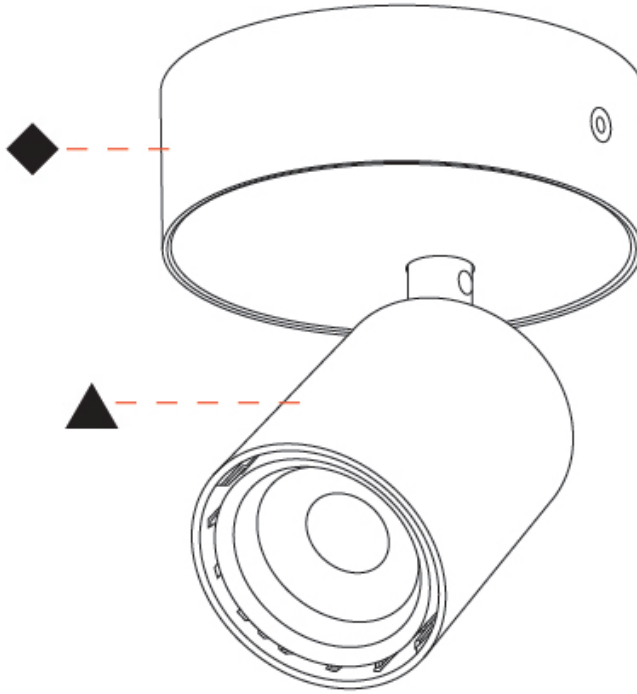

A3D351-

PROJECT

TYPE

SPECIFIER

QUANTITY

DATE

A