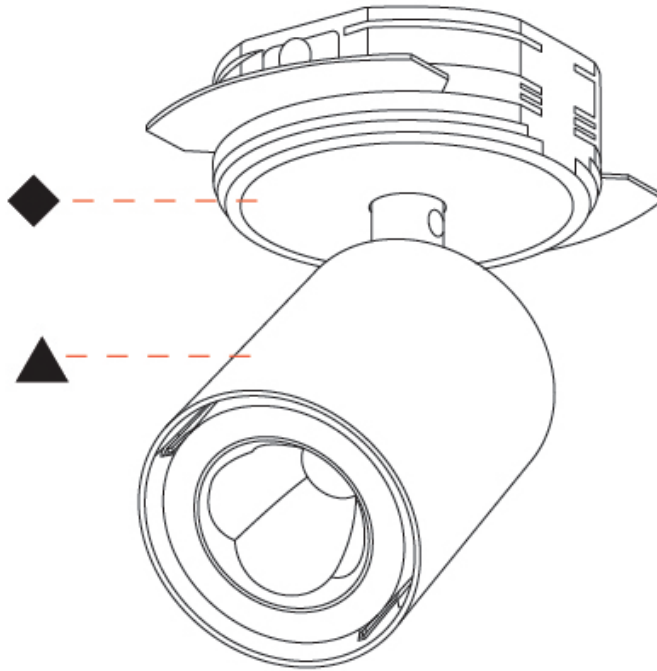

A3D356-

PROJECT _____

TYPE _____

SPECIFIER _____

QUANTITY _____

DATE _____