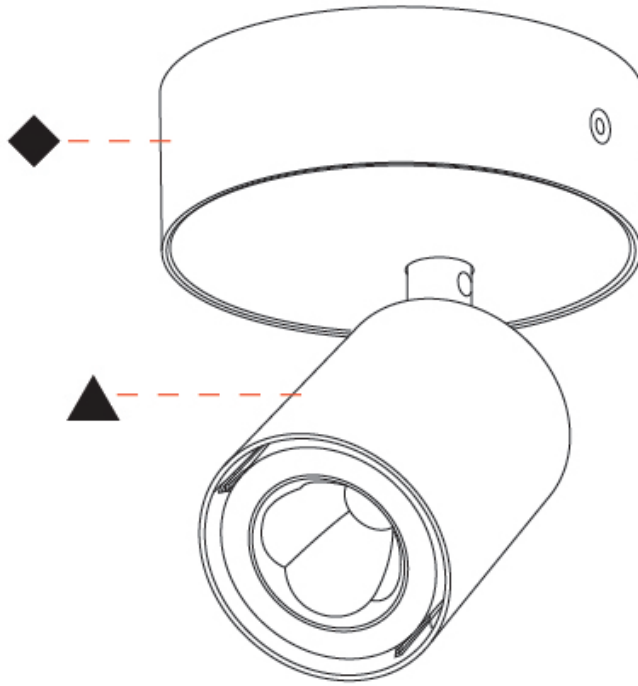

A3D349-

PROJECT	_____
TYPE	_____
SPECIFIER	_____
QUANTITY	_____
DATE	_____