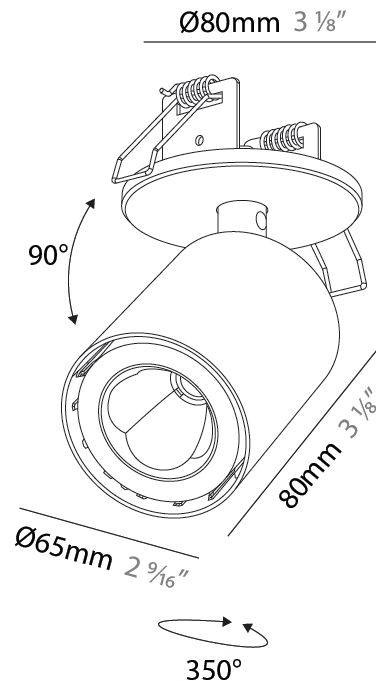

1. To build a product code in our configurator select the specify button on the base model # product page
2. To build a manual product code on this datasheet choose from the options listed below in blue font and add the suffix to the base model #

GENERAL

Series: Oiko Pro In
Brand: Prolicht
Division: Architectural
Mounting Type: Surface
Mounting Location: Ceiling
Subcategory: Spots

PHYSICAL

Shape: Cylinder
Diameter (mm): 65
Diameter (in): 2 ⁹/₁₆
Height (mm): 120
Depth (mm): 50
Height (in): 4 ³/₄
Depth (in): 1 ¹⁵/₁₆
Light Distribution: Adjustable / Direct
Fixture Finish: SSR / BKV / CWI / CRY / HAB / UFT / ITA / RUA / FTG / MYG / LOD / PUS / FRO / FUP / KIA / POP / BLS / SPG / MEY / GOH / GUM / CHC / COM / ABZ / JAG / OBR / MOS / ROR
Fixture Material: Aluminum
Cut-out Measurements: 68mm / 2 11/16"

ELECTRICAL

Lamp Type: LED
Input Wattage (W): 14.4
Total Output Wattage (W): 13.1
Driver Included: No
Driver Location: Remote
Driver Type: Constant Current - Universal
Driver Class: Class 2
Input Voltage (V): 120 - 277
Constant Current (MA): 700

LED

Number of LEDs: 1
Color Temperature (°K): 2700 / 3000 / 3500 / 4000
Max. Delivered Lumen (lm): 1008 - 1186
Nominal Lumen (lm): 1242 - 1460
CRI: >90 CRI
Lamp Life (hrs): 50000

OPTICAL

Beam Angle: 50
Adjustability: Rotational 350°; Tilt 90°

RATINGS AND CERTIFICATIONS

Certified By: CSA Certified to UL and CSA Standards
IP rating: IP20

PROJECT
TYPE
SPECIFIER
QUANTITY
DATE