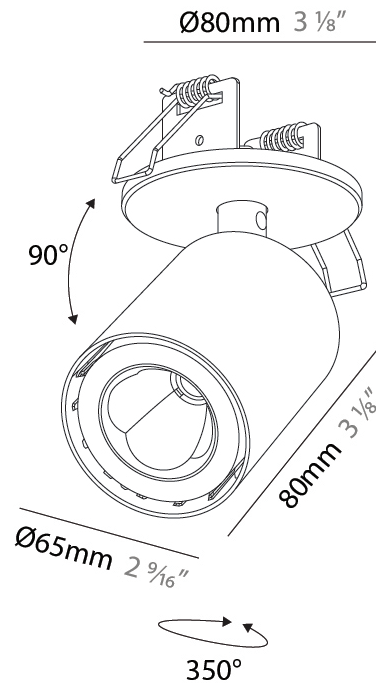

1. To build a product code in our configurator select the specify button on the base model # product page
2. To build a manual product code on this datasheet choose from the options listed below in blue font and add the suffix to the base model #

GENERAL

Series: Oiko Pro In
Brand: Prolicht
Division: Architectural
Mounting Type: Surface
Mounting Location: Ceiling
Subcategory: Spots

PHYSICAL

Shape: Cylinder
Diameter (mm): 65
Diameter (in): 2 9/16
Height (mm): 120
Depth (mm): 50
Height (in): 4 3/4
Depth (in): 1 15/16
Light Distribution: Adjustable / Direct
Fixture Finish: SSR / BKV / CWI / CRY / HAB / UFT / ITA / RUA / FTG / MYG / LOD / PUS / FRO / FUP / KIA / POP / BLS / SPG / MEY / GOH / GUM / CHC / COM / ABZ / JAG / OBR / MOS / ROR
Fixture Material: Aluminum
Cut-out Measurements: 68mm / 2 11/16"

ELECTRICAL

Lamp Type: LED
Input Wattage (W): 19
Total Output Wattage (W): 17.3
Driver Included: No
Driver Location: Remote
Driver Type: Constant Current - Universal
Driver Class: Class 2
Input Voltage (V): 120 - 277
Constant Current (MA): 500

LED

Number of LEDs: 1
Color Temperature (°K): 2700 / 3000 / 3500 / 4000
Max. Delivered Lumen (lm): 1656 / 1665 / 1743 / 1759
Nominal Lumen (lm): 2040 / 2050 / 2146 / 2166
CRI: >90 CRI
Lamp Life (hrs): 50000

OPTICAL

Beam Angle: 50
Adjustability: Rotational 350°; Tilt 90°

RATINGS AND CERTIFICATIONS

Certified By: CSA Certified to UL and CSA Standards
IP rating: IP20