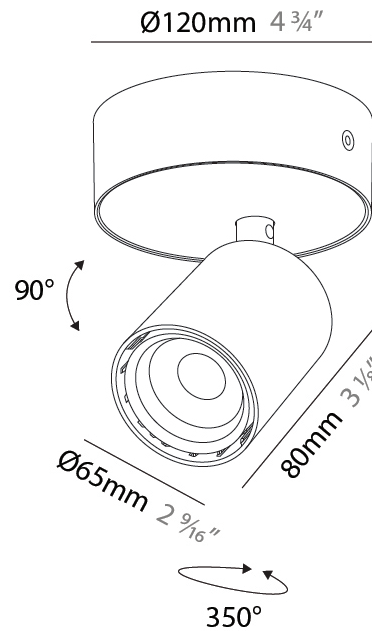

OIKO PRO IN SURFACE

A3D351-

base number	Color	Finishes	Finishes
	Temperature	(Diamond)	(Triangle)

1. To build a product code in our configurator select the specify button on the base model # product page
2. To build a manual product code on this datasheet choose from the options listed below in blue font and add the suffix to the base model #

GENERAL

Series: Oiko Pro In
Brand: Prolicht
Division: Architectural
Mounting Type: Surface
Mounting Location: Ceiling
Subcategory: Spots

PHYSICAL

Shape: Cylinder
Diameter (mm): 65
Diameter (in): 2 9/16
Height (mm): 160
Height (in): 6 3/16
Light Distribution: Adjustable / Direct
Fixture Finish: SSR / BKV / CWI / CRY / HAB / UFT / ITA / RUA / FTG / MYG / LOD / PUS / FRO / FUP / KIA / POP / BLS / SPG / MEY / GOH / GUM / CHC / COM / ABZ / JAG / OBR / MOS / ROR
Fixture Material: Aluminum

ELECTRICAL

Lamp Type: LED
Input Wattage (W): 21
Total Output Wattage (W): 19.1
Driver Included: No
Driver Location: Integrated
Driver Type: Constant Current - Universal
Driver Class: Class 2
Input Voltage (V): 120 - 277

LED

Number of LEDs: 1
Color Temperature (°K): 2700 / 3000 / 3500 / 4000
Max. Delivered Lumen (lm): 1624 / 1632 / 1708 / 1724
Nominal Lumen (lm): 2040 / 2050 / 2146 / 2166
CRI: >90 CRI
Lamp Life (hrs): 50000

OPTICAL

Beam Angle: 14
Adjustability: Rotational 350°; Tilt 90°

RATINGS AND CERTIFICATIONS

Certified By: CSA Certified to UL and CSA Standards
IP rating: IP20