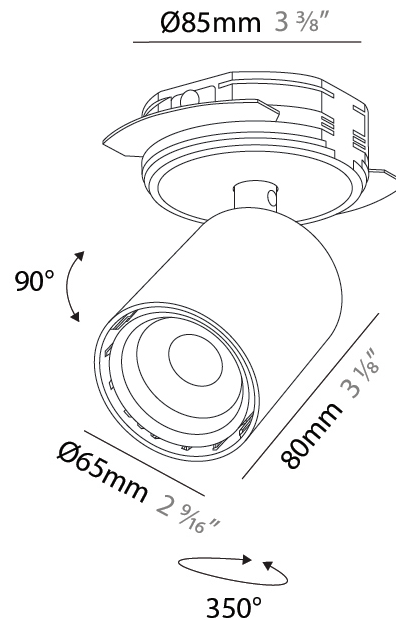

1. To build a product code in our configurator select the specify button on the base model # product page
2. To build a manual product code on this datasheet choose from the options listed below in blue font and add the suffix to the base model #

GENERAL

Series: Oiko Pro In
Brand: Prolicht
Division: Architectural
Mounting Type: Trimless
Mounting Location: Ceiling
Subcategory: Spots

PHYSICAL

Shape: Cylinder
Diameter (mm): 65
Diameter (in): 2 9/16
Height (mm): 120
Depth (mm): 50
Height (in): 4 3/4
Depth (in): 1 15/16
Light Distribution: Adjustable / Direct
Fixture Finish: SSR / BKV / CWI / CRY / HAB / UFT / ITA / RUA / FTG / MYG / LOD / PUS / FRO / FUP / KIA / POP / BLS / SPG / MEY / GOH / GUM / CHC / COM / ABZ / JAG / OBR / MOS / ROR
Fixture Material: Aluminum
Cut-out Measurements: 86mm / 3 3/8"

ELECTRICAL

Lamp Type: LED
Input Wattage (W): 21
Total Output Wattage (W): 19.1
Driver Included: No
Driver Location: Remote
Driver Type: Constant Current - Universal
Driver Class: Class 2
Input Voltage (V): 120 - 277
Constant Current (MA): 500

LED

Number of LEDs: 1
Color Temperature (°K): 2700 / 3000 / 3500 / 4000
Max. Delivered Lumen (lm): 1624 / 1632 / 1708 / 1724
Nominal Lumen (lm): 2040 / 2050 / 2146 / 2166
CRI: >90 CRI
Lamp Life (hrs): 50000

OPTICAL

Beam Angle: 14
Adjustability: Rotational 350°; Tilt 90°

RATINGS AND CERTIFICATIONS

Certified By: CSA Certified to UL and CSA Standards
IP rating: IP20