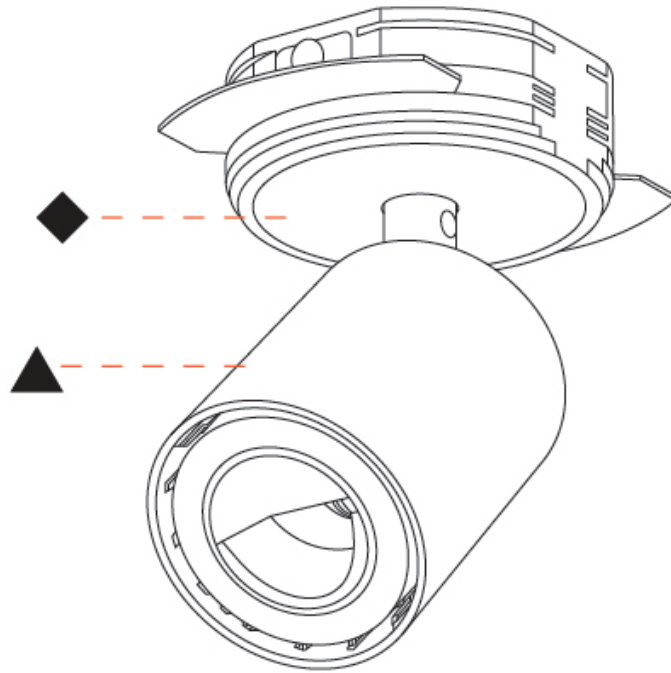

A3D352-

PROJECT

TYPE

SPECIFIER

QUANTITY

DATE

A