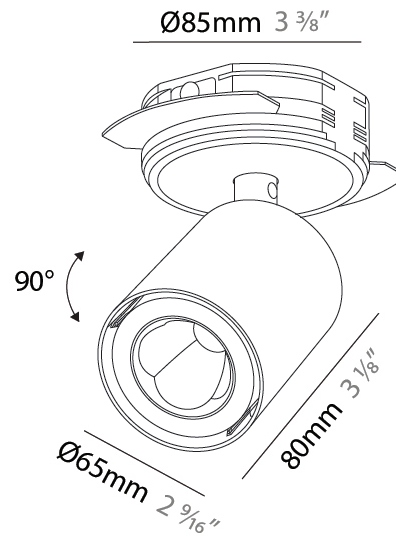

GENERAL

Series: Oiko Pro In
Brand: Prolicht
Division: Architectural
Mounting Type: Trimless
Mounting Location: Ceiling
Subcategory: Spots

PHYSICAL

Shape: Cylinder
Diameter (mm): 65
Diameter (in): 2 9/16
Height (mm): 120
Depth (mm): 50
Height (in): 4 3/4
Depth (in): 1 15/16
Light Distribution: Adjustable / Direct
Fixture Finish: SSR / BKV / CWI / CRY / HAB / UFT / ITA / RUA / FTG / MYG / LOD / PUS / FRO / FUP / KIA / POP / BLS / SPG / MEY / GOH / GUM / CHC / COM / ABZ / JAG / OBR / MOS / ROR
Fixture Material: Aluminum
Cut-out Measurements: 68mm / 2 11/16"

ELECTRICAL

Lamp Type: LED
Input Wattage (W): 14.4
Total Output Wattage (W): 13.1
Dimming: Tri-Mode (Non-Dimming and Phase Dimming (120Vac only) and 0-10V Dimming)
Driver Included: No
Driver Location: Remote
Driver Type: Constant Current - Universal
Driver Class: Class 2
Input Voltage (V): 120 - 277
Constant Current (MA): 700

LED

Number of LEDs: 1
Color Temperature (°K): 2700 / 3000 / 3500 / 4000
Max. Delivered Lumen (lm): 1175 - 1381
Nominal Lumen (lm): 1242 - 1460
CRI: >90 CRI
Lamp Life (hrs): 50000

OPTICAL

Beam Angle: 62
Adjustability: Rotational 350°; Tilt 90°

RATINGS AND CERTIFICATIONS

Certified By: CSA Certified to UL and CSA Standards
IP rating: IP20

PROJECT
TYPE
SPECIFIER
QUANTITY
DATE