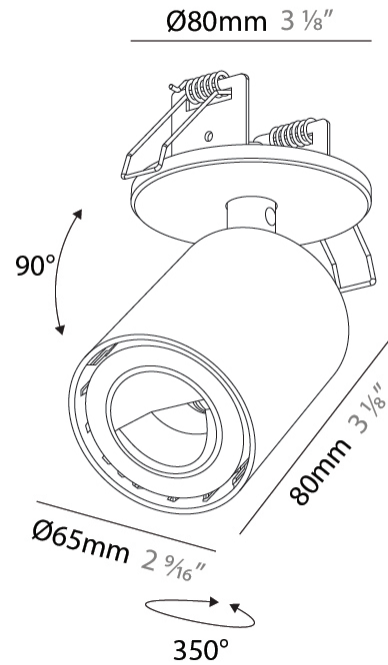

GENERAL

Series: Oiko Pro In
Brand: Prolicht
Division: Architectural
Mounting Type: Surface
Mounting Location: Ceiling
Subcategory: Wallwash

PHYSICAL

Shape: Cylinder
Diameter (mm): 65
Diameter (in): 2 ⁹/₁₆
Height (mm): 120
Depth (mm): 50
Height (in): 4 ³/₄
Depth (in): 1 ¹⁵/₁₆
Light Distribution: Adjustable / Direct
Fixture Finish: SSR / BKV / CWI / CRY / HAB / UFT / ITA / RUA / FTG / MYG / LOD / PUS / FRO / FUP / KIA / POP / BLS / SPG / MEY / GOH / GUM / CHC / COM / ABZ / JAG / OBR / MOS / ROR
Fixture Material: Aluminum
Cut-out Measurements: 68mm / 2 11/16"

ELECTRICAL

Lamp Type: LED
Input Wattage (W): 19.3
Total Output Wattage (W): 17.3
Dimming: Tri-Mode (Non-Dimming and Phase Dimming (120Vac only) and 0-10V Dimming)
Driver Included: No
Driver Location: Remote
Driver Type: Constant Current - Universal
Driver Class: Class 2
Input Voltage (V): 120 - 277
Constant Current (MA): 500

LED

Number of LEDs: 1
Color Temperature (°K): 2700 / 3000 / 3500 / 4000
Max. Delivered Lumen (lm): 1624 / 1632 / 1708 / 1724
Nominal Lumen (lm): 2040 / 2050 / 2146 / 2166
CRI: >90 CRI
Lamp Life (hrs): 50000

OPTICAL

Adjustability: Rotational 350°; Tilt 90°

RATINGS AND CERTIFICATIONS

Certified By: CSA Certified to UL and CSA Standards
IP rating: IP20