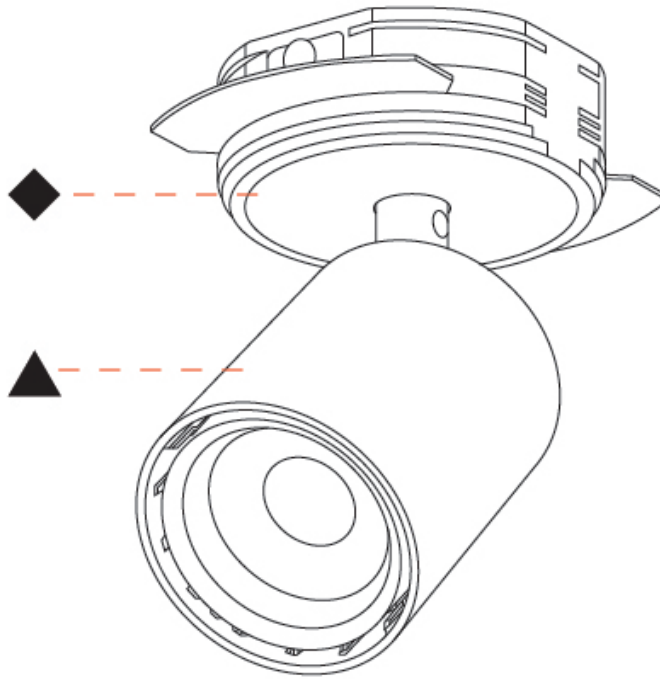

OIKO PRO IN TRIMLESS

A3D353-

PROJECT

TYPE

SPECIFIER

QUANTITY

DATE

A