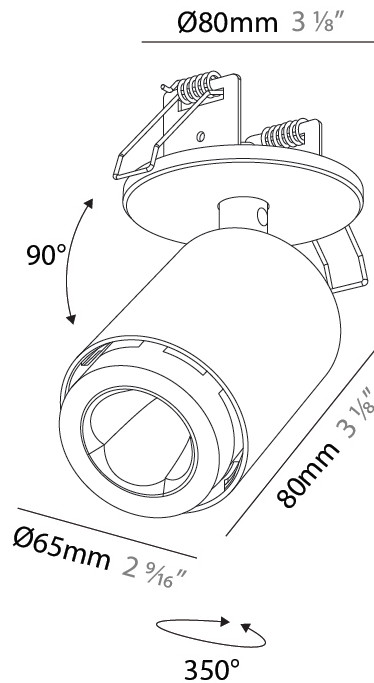

1. To build a product code in our configurator select the specify button on the base model # product page
2. To build a manual product code on this datasheet choose from the options listed below in blue font and add the suffix to the base model #

GENERAL

Series: Oiko Pro In
Brand: Prolicht
Division: Architectural
Mounting Type: Surface
Mounting Location: Ceiling
Subcategory: Spots

PHYSICAL

Shape: Cylinder
Diameter (mm): 65
Diameter (in): 2 ⁹/₁₆
Height (mm): 120
Depth (mm): 50
Height (in): 4 ³/₄
Depth (in): 1 ¹⁵/₁₆
Light Distribution: Adjustable / Direct
Fixture Finish: SSR / BKV / CWI / CRY / HAB / UFT / ITA / RUA / FTG / MYG / LOD / PUS / FRO / FUP / KIA / POP / BLS / SPG / MEY / GOH / GUM / CHC / COM / ABZ / JAG / OBR / MOS / ROR
Fixture Material: Aluminum
Cut-out Measurements: 68mm / 2 11/16"

ELECTRICAL

Lamp Type: LED
Input Wattage (W): 19.3
Total Output Wattage (W): 17.3
Driver Included: No
Driver Location: Remote
Driver Type: Constant Current - Universal
Driver Class: Class 2
Input Voltage (V): 120 - 277
Constant Current (MA): 500

LED

Number of LEDs: 1
Color Temperature (°K): 2700 / 3000 / 3500 / 4000
Max. Delivered Lumen (lm): 1510 / 1517 / 1588 / 1603
Nominal Lumen (lm): 2040 / 2050 / 2146 / 2166
CRI: >90 CRI
Lamp Life (hrs): 50000

OPTICAL

Beam Angle: 34
Adjustability: Rotational 350°; Tilt 90°

RATINGS AND CERTIFICATIONS

Certified By: CSA Certified to UL and CSA Standards
IP rating: IP20