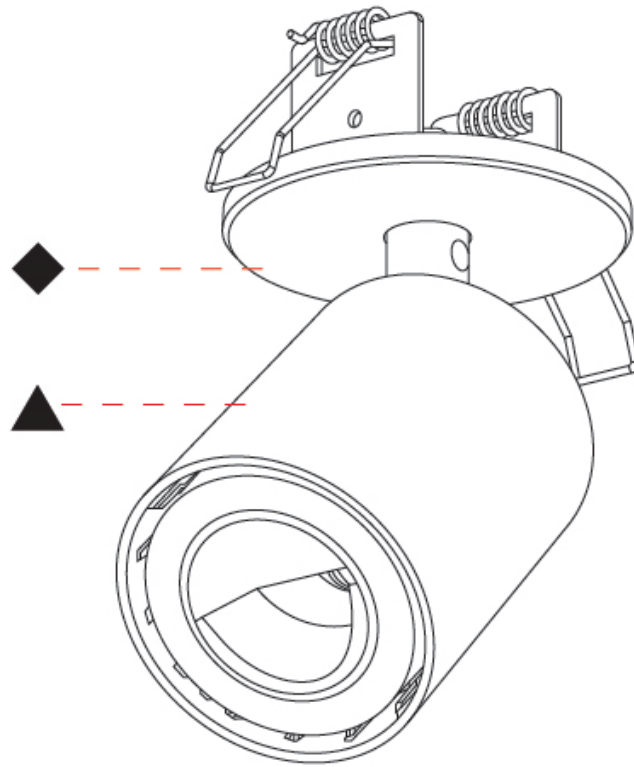

A3D357-

PROJECT

TYPE

SPECIFIER

QUANTITY

DATE

A