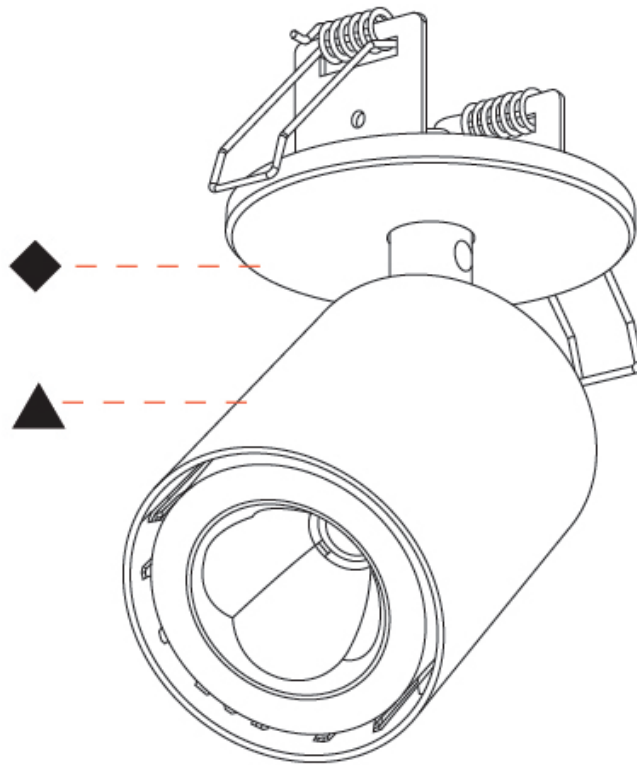

A3D346-

PROJECT

TYPE

SPECIFIER

QUANTITY

DATE

A