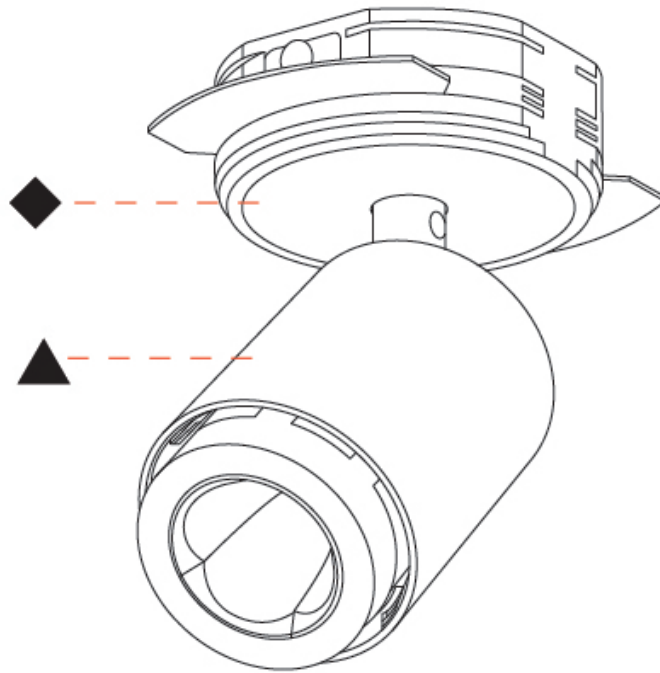

A3D362-

PROJECT _____

TYPE _____

SPECIFIER _____

QUANTITY _____

DATE _____