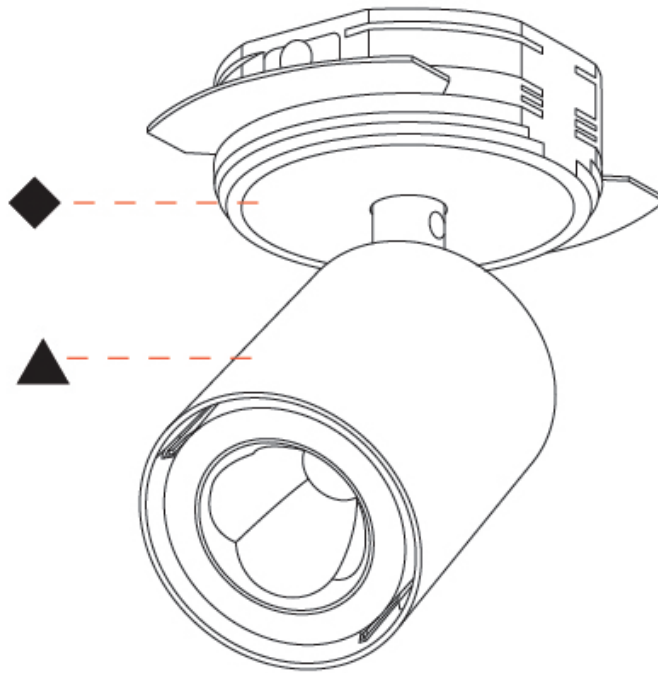

A3D355-

PROJECT

TYPE

SPECIFIER

QUANTITY

DATE

A