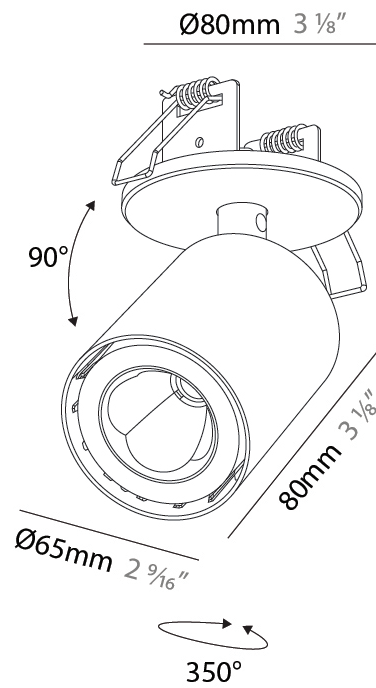

OIKO PRO IN SURFACE

A3D360-

base number	Finishes (Diamond)	Finishes (Triangle)

1. To build a product code in our configurator select the specify button on the base model # product page
2. To build a manual product code on this datasheet choose from the options listed below in blue font and add the suffix to the base model #

GENERAL

Series: Oiko Pro In
Brand: Prolicht
Division: Architectural
Mounting Type: Surface
Mounting Location: Ceiling
Subcategory: Spots

PHYSICAL

Shape: Cylinder
Diameter (mm): 65
Diameter (in): 2 9/16
Height (mm): 120
Depth (mm): 50
Height (in): 4 3/4
Depth (in): 1 15/16
Light Distribution: Adjustable / Direct
Fixture Finish: SSR / BKV / CWI / CRY / HAB / UFT / ITA / RUA / FTG / MYG / LOD / PUS / FRO / FUP / KIA / POP / BLS / SPG / MEY / GOH / GUM / CHC / COM / ABZ / JAG / OBR / MOS / ROR
Fixture Material: Aluminum
Cut-out Measurements: 68mm / 2 11/16"

ELECTRICAL

Lamp Type: LED
Input Wattage (W): 14.4
Total Output Wattage (W): 13.1
Driver Included: No
Driver Location: Remote
Driver Type: Constant Current - Universal
Driver Class: Class 2
Input Voltage (V): 120 - 277
Constant Current (MA): 700

LED

Number of LEDs: 1
Color Temperature (°K): 2700 / 3000 / 3500 / 4000
Max. Delivered Lumen (lm): 1175 - 1381
Nominal Lumen (lm): 1242 - 1460
CRI: >90 CRI
Lamp Life (hrs): 50000

OPTICAL

Beam Angle: 62
Adjustability: Rotational 350°; Tilt 90°

RATINGS AND CERTIFICATIONS

Certified By: CSA Certified to UL and CSA Standards
IP rating: IP20