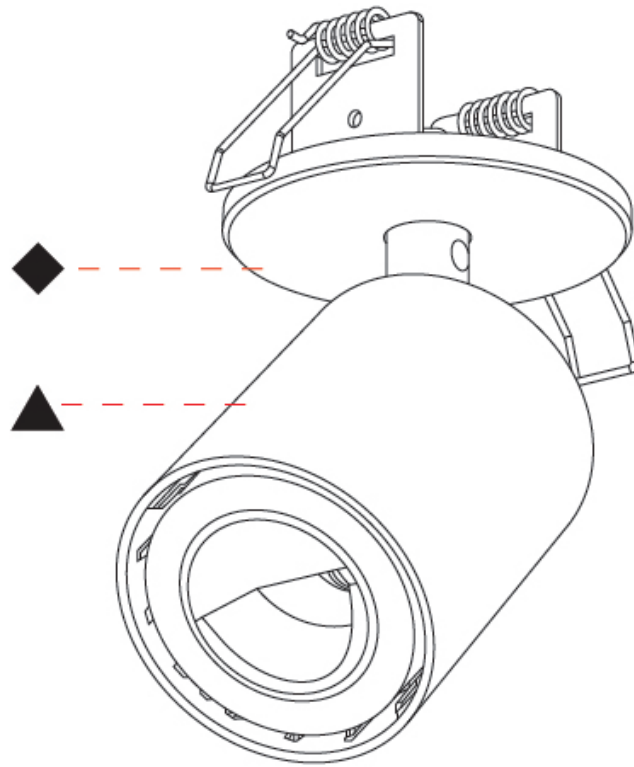

A3D342-

PROJECT _____

TYPE _____

SPECIFIER _____

QUANTITY _____

DATE _____