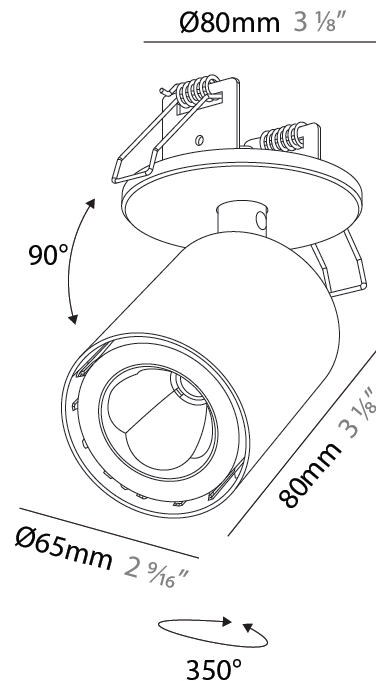

1. To build a product code in our configurator select the specify button on the base model # product page
2. To build a manual product code on this datasheet choose from the options listed below in blue font and add the suffix to the base model #

GENERAL

Series: Oiko Pro In
Brand: Prolicht
Division: Architectural
Mounting Type: Surface
Mounting Location: Ceiling
Subcategory: Spots

PHYSICAL

Shape: Cylinder
Diameter (mm): 65
Diameter (in): 2 9/16
Height (mm): 120
Depth (mm): 50
Height (in): 4 3/4
Depth (in): 1 15/16
Light Distribution: Adjustable / Direct
Fixture Finish: SSR / BKV / CWI / CRY / HAB / UFT / ITA / RUA / FTG / MYG / LOD / PUS / FRO / FUP / KIA / POP / BLS / SPG / MEY / GOH / GUM / CHC / COM / ABZ / JAG / OBR / MOS / ROR
Fixture Material: Aluminum
Cut-out Measurements: 68mm / 2 11/16"

ELECTRICAL

Lamp Type: LED
Input Wattage (W): 19
Total Output Wattage (W): 17.3
Driver Included: No
Driver Location: Remote
Driver Type: Constant Current - Universal
Driver Class: Class 2
Input Voltage (V): 120 - 277
Constant Current (MA): 500

LED

Number of LEDs: 1
Color Temperature (°K): 2700 / 3000 / 3500 / 4000
Max. Delivered Lumen (lm): 1820 / 1829 / 1914 / 1932
Nominal Lumen (lm): 2040 / 2050 / 2146 / 2166
CRI: >90 CRI
Lamp Life (hrs): 50000

OPTICAL

Beam Angle: 62
Adjustability: Rotational 350°; Tilt 90°

RATINGS AND CERTIFICATIONS

Certified By: CSA Certified to UL and CSA Standards
IP rating: IP20