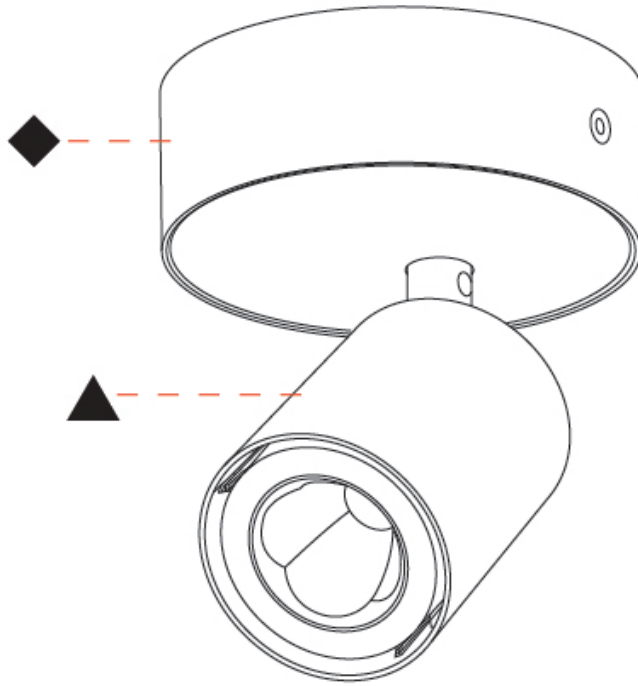

A3D350-

PROJECT _____

TYPE _____

SPECIFIER _____

QUANTITY _____

DATE _____

A