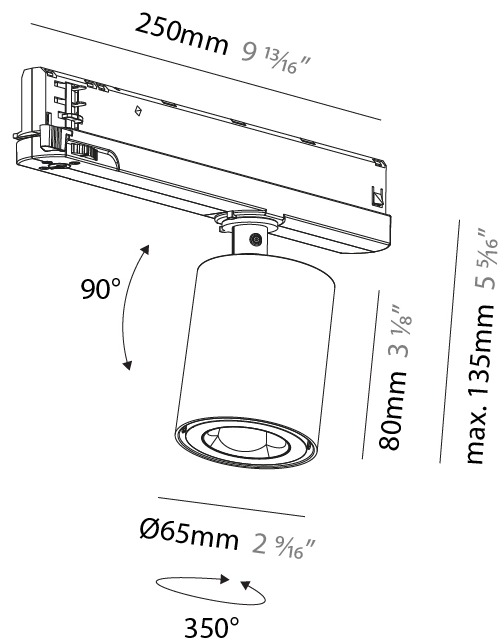

1. To build a product code in our configurator select the specify button on the base model # product page
2. To build a manual product code on this datasheet choose from the options listed below in blue font and add the suffix to the base model #

GENERAL

Series: Oiko Pro In
Brand: Prolicht
Division: Architectural
Mounting Type: Track
Mounting Location: Ceiling
Subcategory: Spots

PHYSICAL

Shape: Cylinder
Diameter (mm): 65
Diameter (in): 2 9/16
Length (mm): 250
Length (in): 9 13/16
Height (mm): 80
Height (in): 3 1/8
Max. Overall Height (mm): 135
Max. Overall Height (in): 5 5/16
Light Distribution: Adjustable / Direct
Fixture Finish: SSR / BKV / CWI / CRY / HAB / UFT / ITA / RUA / FTG / MYG / LOD / PUS / FRO / FUP / KIA / POP / BLS / SPG / MEY / GOH / GUM / CHC / COM / ABZ / JAG / OBR / MOS / ROR
Holder Finish: WHI / BLK
Fixture Material: Aluminum

ELECTRICAL

Lamp Type: LED
Input Wattage (W): 19
Total Output Wattage (W): 17.3
Dimming: Non-Dimmable / 0-10V Dimming
Driver Included: Yes
Driver Location: Integrated
Driver Type: Constant Current - 120Vac
Driver Class: Class 2
Input Voltage (V): 120

LED

Number of LEDs: 1
Color Temperature (°K): 2700 / 3000 / 3500 / 4000
Max. Delivered Lumen (lm): 1278 / 1377 / 1432 / 1461
Nominal Lumen (lm): 1668 / 1797 / 1869 / 1907
CRI: >90 CRI
Lamp Life (hrs): 50000

OPTICAL

Reflector: 14

RATINGS AND CERTIFICATIONS

Certified By: CSA Certified to UL and CSA Standards
IP rating: IP20