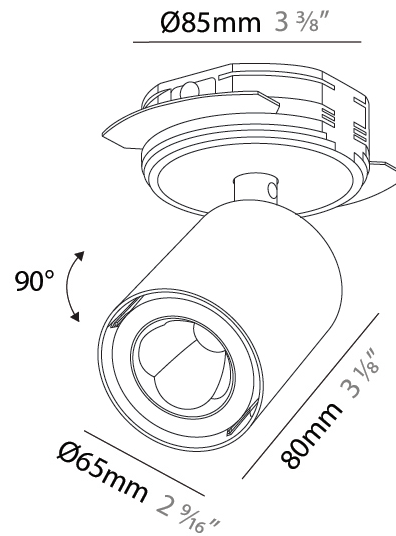

1. To build a product code in our configurator select the specify button on the base model # product page
2. To build a manual product code on this datasheet choose from the options listed below in blue font and add the suffix to the base model #

GENERAL

Series: Oiko Pro In
Brand: Prolicht
Division: Architectural
Mounting Type: Trimless
Mounting Location: Ceiling
Subcategory: Spots

PHYSICAL

Shape: Cylinder
Diameter (mm): 65
Diameter (in): 2 ⁹/₁₆
Height (mm): 120
Depth (mm): 50
Height (in): 4 ³/₄
Depth (in): 1 ¹⁵/₁₆
Light Distribution: Adjustable / Direct
Fixture Finish: SSR / BKV / CWI / CRY / HAB / UFT / ITA / RUA / FTG / MYG / LOD / PUS / FRO / FUP / KIA / POP / BLS / SPG / MEY / GOH / GUM / CHC / COM / ABZ / JAG / OBR / MOS / ROR
Fixture Material: Aluminum
Cut-out Measurements: 86mm / 3 3/8"

ELECTRICAL

Lamp Type: LED
Input Wattage (W): 14.4
Total Output Wattage (W): 13.1
Driver Included: No
Driver Location: Remote
Driver Type: Constant Current - Universal
Driver Class: Class 2
Input Voltage (V): 120 - 277
Constant Current (MA): 700

LED

Number of LEDs: 1
Color Temperature (°K): 2700 / 3000 / 3500 / 4000
Max. Delivered Lumen (lm): 1008 - 1186
Nominal Lumen (lm): 1242 - 1460
CRI: >90 CRI
Lamp Life (hrs): 50000

OPTICAL

Beam Angle: 50
Adjustability: Rotational 350°; Tilt 90°

RATINGS AND CERTIFICATIONS

Certified By: CSA Certified to UL and CSA Standards
IP rating: IP20

PROJECT
TYPE
SPECIFIER
QUANTITY
DATE