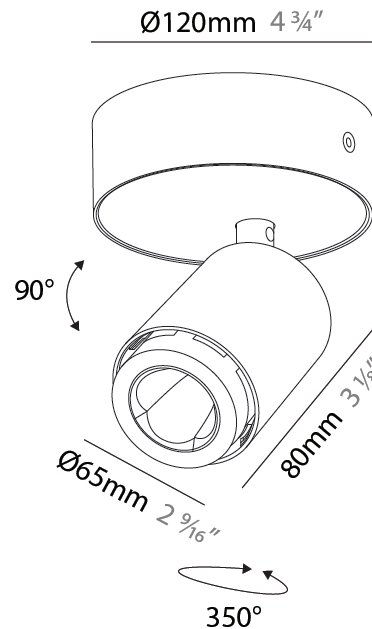

OIKO PRO IN SURFACE

A3D348-

base number   Color   Finishes   Finishes
Temperature   (Diamond)   (Triangle)

1. To build a product code in our configurator select the specify button on the base model # product page
2. To build a manual product code on this datasheet choose from the options listed below in blue font and add the suffix to the base model #

GENERAL

Series: Oiko Pro In
Brand: Prolicht
Division: Architectural
Mounting Type: Surface
Mounting Location: Ceiling
Subcategory: Spots

PHYSICAL

Shape: Cylinder
Diameter (mm): 65
Diameter (in): 2 ⁹/₁₆
Height (mm): 160
Height (in): 6 ³/₁₆
Light Distribution: Adjustable / Direct
Fixture Finish: SSR / BKV / CWI / CRY / HAB / UFT / ITA / RUA / FTG / MYG / LOD / PUS / FRO / FUP / KIA / POP / BLS / SPG / MEY / GOH / GUM / CHC / COM / ABZ / JAG / OBR / MOS / ROR
Fixture Material: Aluminum

ELECTRICAL

Lamp Type: LED
Input Wattage (W): 19.1
Total Output Wattage (W): 17.2
Driver Included: No
Driver Location: Integrated
Driver Type: Constant Current - Universal
Driver Class: Class 2
Input Voltage (V): 120 - 277

LED

Number of LEDs: 1
Color Temperature (°K): 2700 / 3000 / 3500 / 4000
Max. Delivered Lumen (lm): 1510 / 1517 / 1588 / 1603
Nominal Lumen (lm): 2040 / 2050 / 2146 / 2166
CRI: >90 CRI
Lamp Life (hrs): 50000

OPTICAL

Beam Angle: 34
Adjustability: Rotational 350°; Tilt 90°

RATINGS AND CERTIFICATIONS

Certified By: CSA Certified to UL and CSA Standards
IP rating: IP20

PROJECT
TYPE
SPECIFIER
QUANTITY
DATE