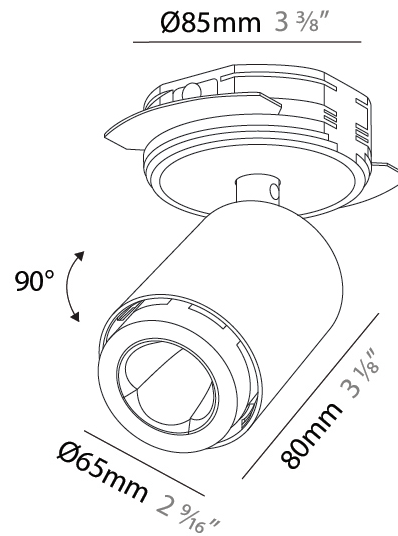

OIKO PRO IN TRIMLESS

A3D362- -

base number   Finishes (Diamond)   Finishes (Triangle)

1. To build a product code in our configurator select the specify button on the base model # product page
2. To build a manual product code on this datasheet choose from the options listed below in blue font and add the suffix to the base model #

GENERAL

Series: Oiko Pro In
Brand: Prolicht
Division: Architectural
Mounting Type: Trimless
Mounting Location: Ceiling
Subcategory: Spots

PHYSICAL

Shape: Cylinder
Diameter (mm): 65
Diameter (in): 2 ⁹/₁₆
Height (mm): 120
Depth (mm): 50
Height (in): 4 ³/₄
Depth (in): 1 ¹⁵/₁₆
Light Distribution: Adjustable / Direct
Fixture Finish: SSR / BKV / CWI / CRY / HAB / UFT / ITA / RUA / FTG / MYG / LOD / PUS / FRO / FUP / KIA / POP / BLS / SPG / MEY / GOH / GUM / CHC / COM / ABZ / JAG / OBR / MOS / ROR
Fixture Material: Aluminum
Cut-out Measurements: 68mm / 2 11/16"

ELECTRICAL

Lamp Type: LED
Input Wattage (W): 19.3

LED

Number of LEDs: 1
Color Temperature (°K): 2700-6500 Tunable White
Max. Delivered Lumen (lm): 919 - 1081
Nominal Lumen (lm): 1242 - 1460
CRI: >90 CRI
Lamp Life (hrs): 50000

OPTICAL

Beam Angle: 34
Adjustability: Rotational 350°; Tilt 90°

RATINGS AND CERTIFICATIONS

Certified By: CSA Certified to UL and CSA Standards
IP rating: IP20

PROJECT
TYPE
SPECIFIER
QUANTITY
DATE